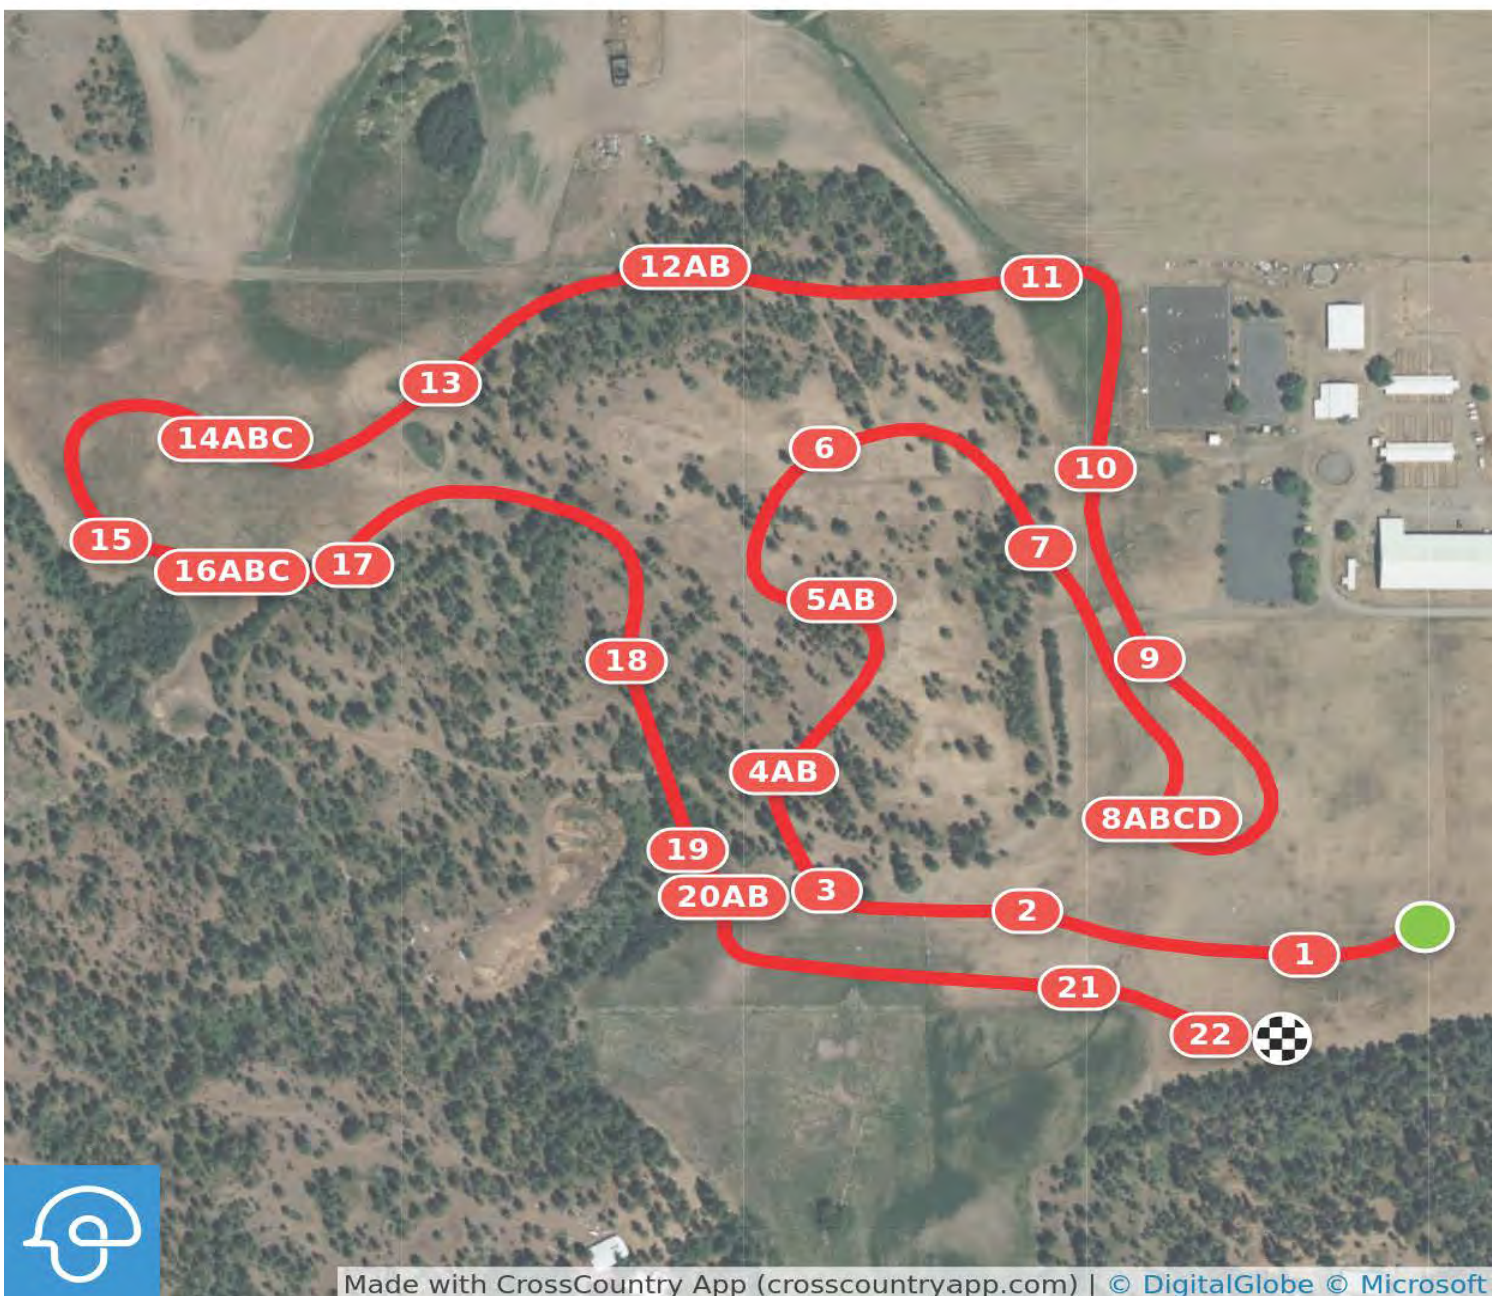

Spokane Sport Horse Farm CCI3*-S

Red with White Numbers

Efforts: 33
Distance: 3485 m
Speed: 550 m/min

Opt. Time: 6m 21s
Time Limit: 12m 42s

1 Ramp Box
2 Rolltop
3 Hammock Table
4AB Angled Brushes
5AB Drop, Chevron
6 Hay Wagon
7 Fanned Rails

8ABCD Barn,
Boathouse Drop,
Horseshoe, Cottage
Corner
9 Garden Rolls
10 Red Table
11 Angled Trakehner

12AB Rootball Log,
Rootball Log
13 Mountain Table
14ABC Brush,
Chevron, Brush
15 Open Oxer
16ABC V-Rail, Ditch,
Mim Rail

17 Narrow Table
18 Out of the Bowl
19 Mim Chevron
20AB Open Corner,
Open Corner
21 Barrel Table
22 Finale

Made with CrossCountry App (crosscountryapp.com) | © DigitalGlobe © Microsoft