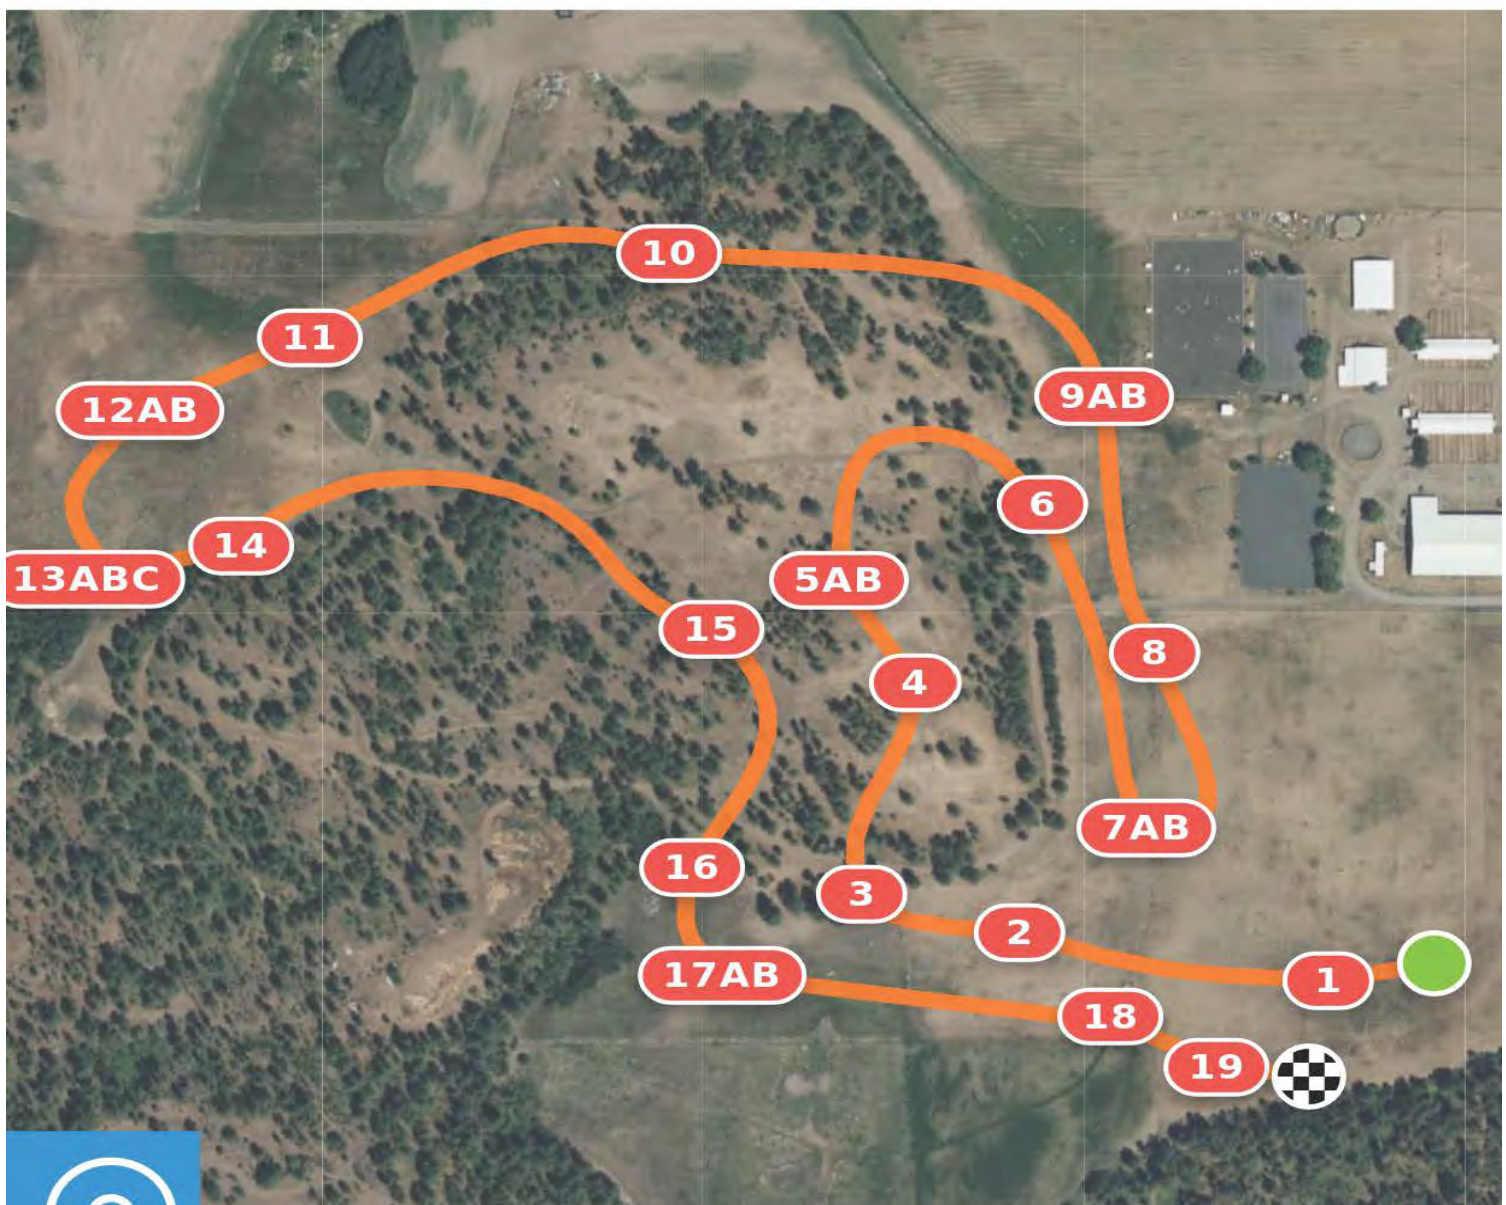

Spokane Sport Horse Farm CCI1*-S

Blue with Orange Numbers

Efforts: 26
Distance: 2945 m
Speed: 500 m/min

Opt. Time: 5m 54s
Time Limit: 11m 48s

1 Ramp Box
2 Rolltop
3 Mural Ramp
4 Bench
5AB Drop, Brush

6 Double Log
7AB Barn, Rolltop
8 Garden Roll
9AB Mound Rail, Log Stack
10 Log Slide

11 Barrel Table
12AB Brush, Chevron
13ABC V Rail, Ditch, Mim Rail
14 Narrow Table

15 Red Table
16 Expanded Log Brush
17AB Oxer, Tri Rail
18 Ditch Brush
19 Finale

Made with CrossCountry App (crosscountryapp.com) | © DigitalGlobe © Microsoft