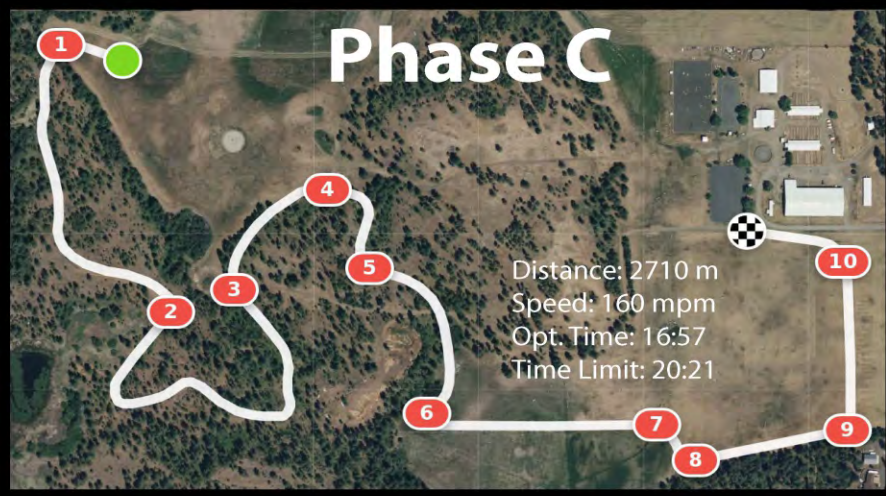

Classic Three-Day Phase A, B, C ~ Roads & Tracks / Steeplechase Map