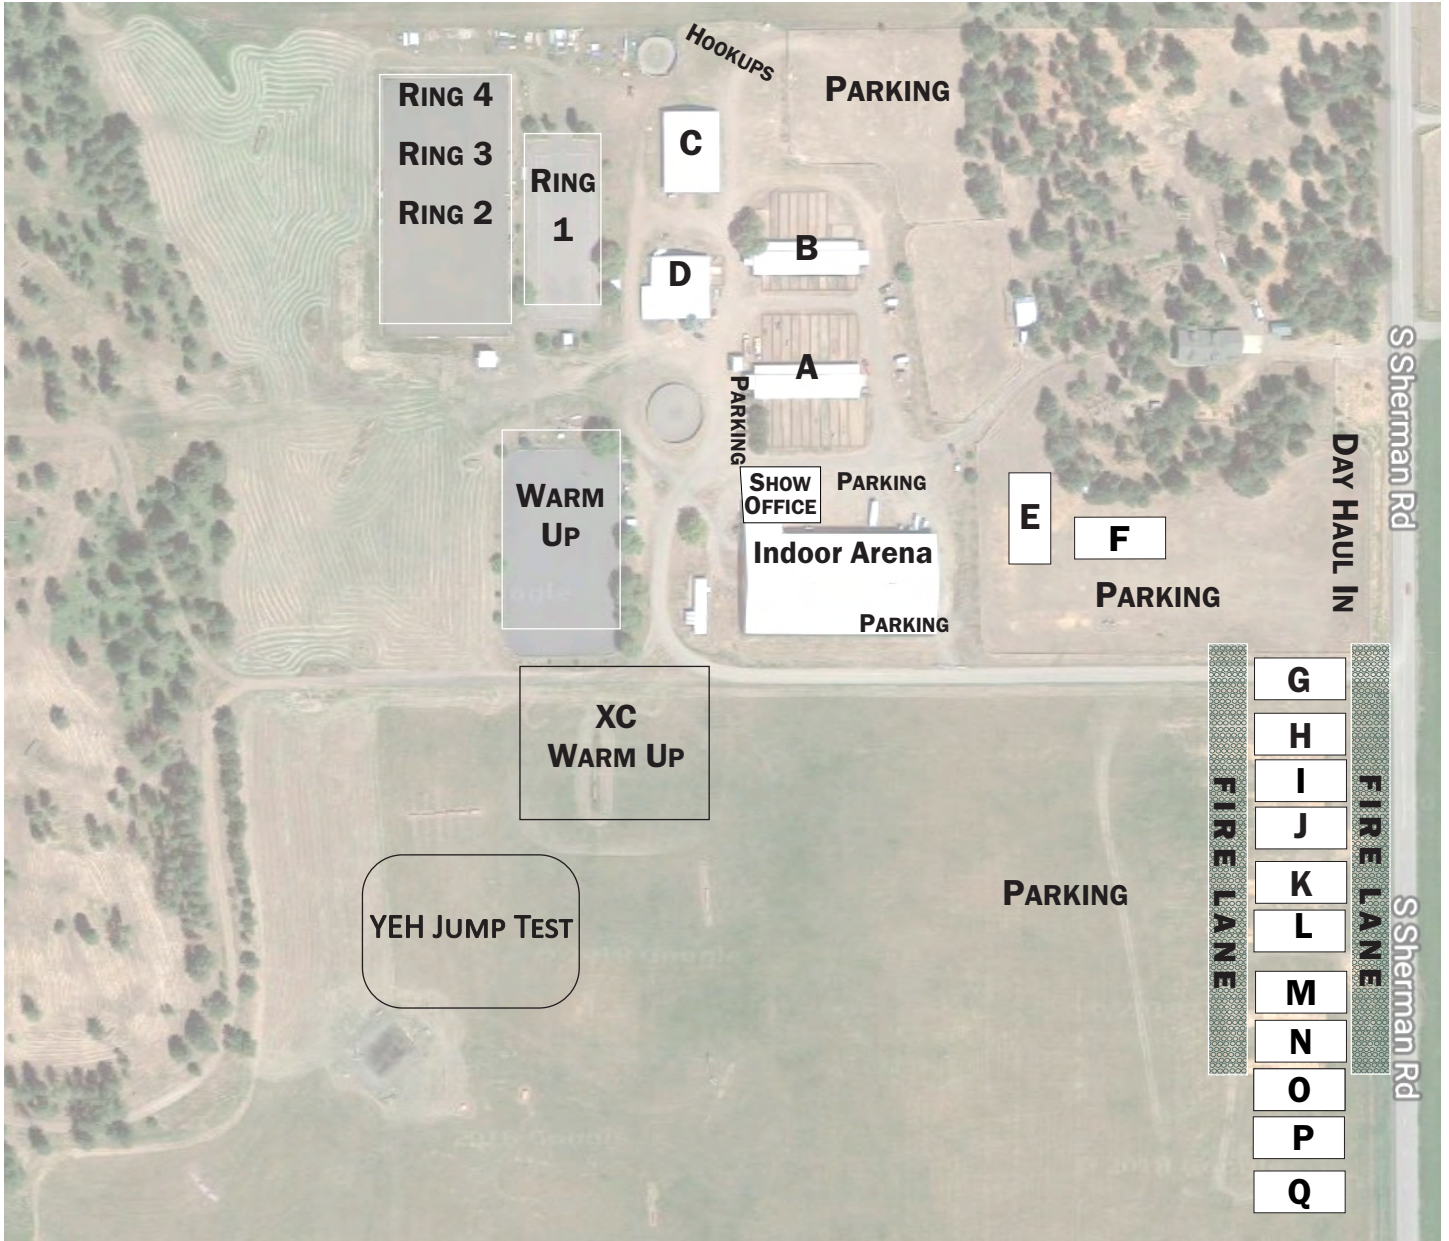

SSHFF Facility Map

Spokane Sport Horse Farm

10710 S Sherman Rd, Spokane, WA 99224

JUMP THE STARS EQUESTRIAN

Training ♦ Sales ♦ Coaching
Course Design

William Robertson
859-779-8497

wtreventing@yahoo.com
Find us on Facebook and Instagram