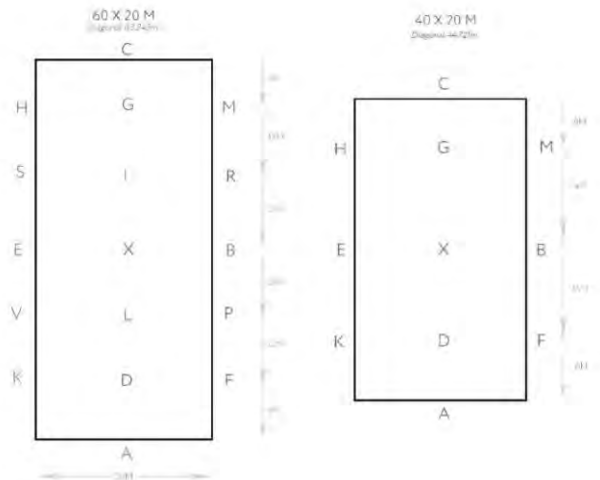

A QUICK DRESSAGE PRIMER

the letters originated from is not certain, but an article in the British Dressage magazine (June/July 2000), states that in the old Imperial German court, the walls of the stable yard were initially marked with letters indicating where each courier and/or rider's horse was to stand awaiting it's rider. Eventually, the royal stable yard was used for schooling, training and exercising of the horse, hence the current use of the letters in the dressage arena.

Letter	Origination
K	Kaiser/King
F	Furst/Prince
V	Vassal
P	Pferdknecht/Ostler
E	Edeling/Ehrengast/Guest of Honour
B	Bannerträger/Standard Bearer
S	Schzkanzler/Chancellor of the Exchequer
R	Ritter/Knight
H	Hofmarshall/Lord Chancellor
M	Meier/Steward

Score	Performance Level
10	Excellent
9	Very good
8	Good
7	Fairly good
6	Satisfactory
5	Marginal
4	Insufficient
3	Fairly bad
2	Bad
1	Very bad
0	Not performed

Pyramid of Training