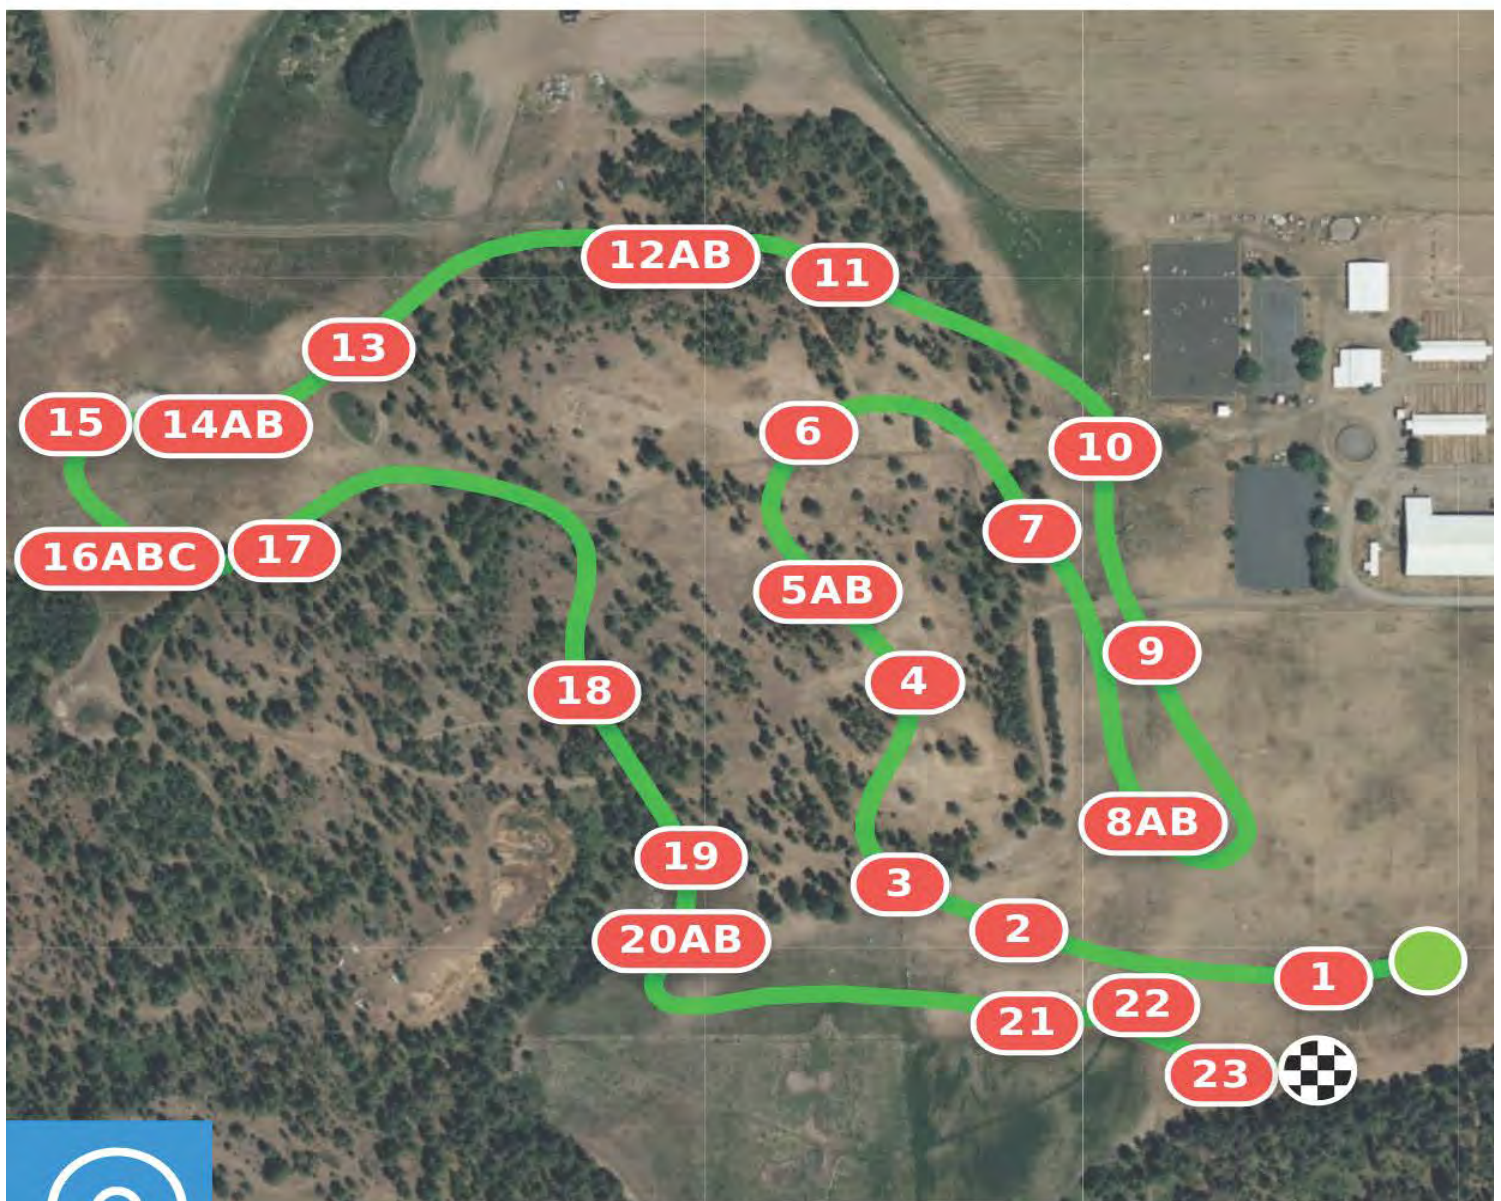

Spokane Sport Horse Farm CCI2*-S

Green with White Numbers

Efforts: 30
Distance: 3070 m
Speed: 520 m/min

Opt. Time: 5m 55s
Time Limit: 11m 50s

- 1 Ramp Box
- 2 Rolltop
- 3 Mural Table
- 4 Bench
- 5AB Drop, Narrow Brush
- 6 Hay Table

- 7 Fanned Rails
- 8AB Barn, Rolltop Mound
- 9 Garden Rolls
- 10 Red Table
- 11 Log Wagon
- 12AB Cabin, Cabin

- 13 Usea Table
- 14AB Brush, Brush
- 15 Chevron
- 16ABC V-Rail, Ditch, Mim Rail
- 17 Narrow Table
- 18 Out of the Bowl

- 19 Expanded Log Brush
- 20AB Open Corner, Log Corner
- 21 Barrel Table
- 22 Ditch and Brush
- 23 Finale

Made with CrossCountry App (crosscountryapp.com) | ©

DigitalGlobe © Microsoft