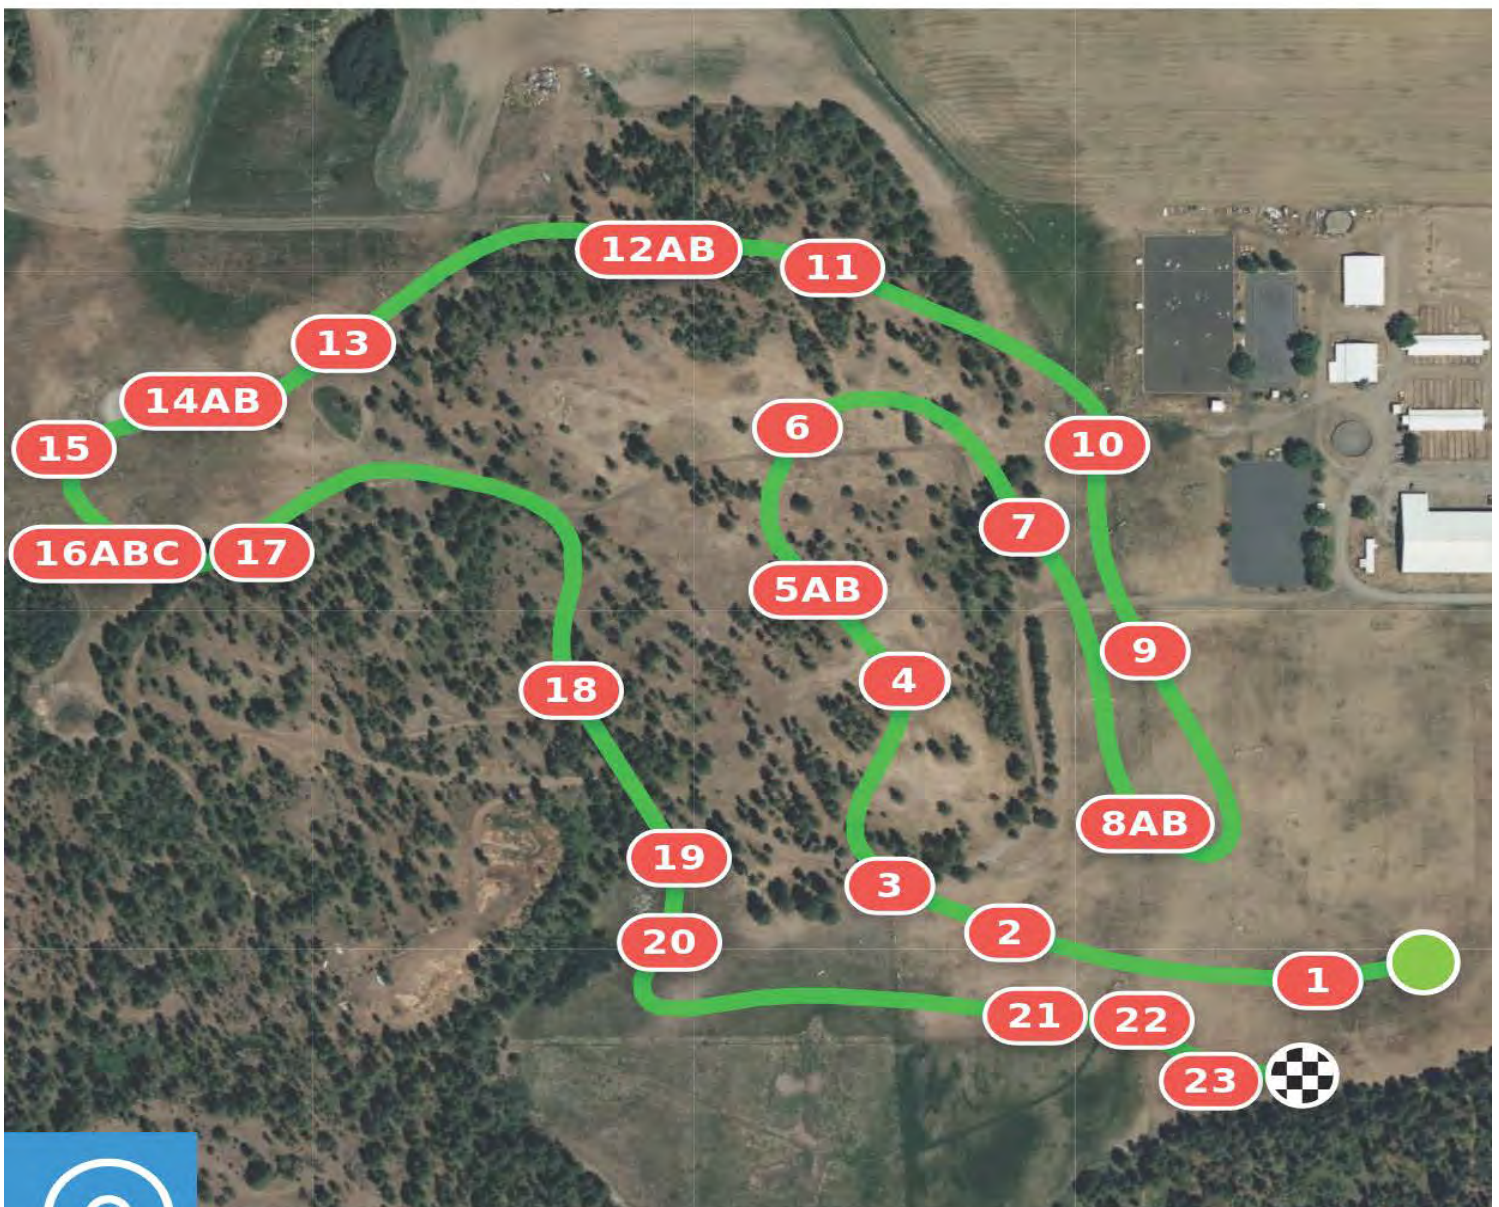

Spokane Sport Horse Farm Preliminary

Green with White Numbers

Efforts: 29
Distance: 3065 m
Speed: 520 m/min

Opt. Time: 5m 54s
Time Limit: 11m 48s

- 1 Ramp Box
- 2 Rolltop
- 3 Mural Table
- 4 Bench
- 5AB Drop, Narrow Brush
- 6 Hay Table

- 7 Fanned Rails
- 8AB Barn, Rolltop Mound
- 9 Garden Rolls
- 10 Red Table
- 11 Log Wagon
- 12AB Log Slide, Cabin

- 13 Usea Table
- 14AB Brush, Brush
- 15 Boat
- 16ABC V-Rail, Ditch, Mim Rail
- 17 Narrow Table
- 18 Out of the Bowl

- 19 Expanded Log Brush
- 20 Open Corner
- 21 Barrel Table
- 22 Ditch and Brush
- 23 Finale

Made with CrossCountry App (crosscountryapp.com) | © DigitalGlobe © Microsoft