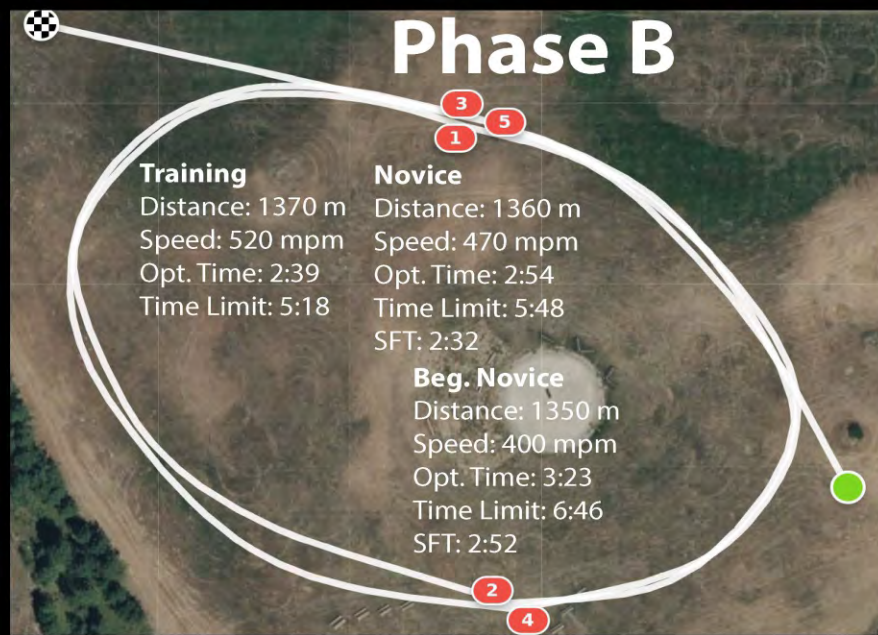

Classic Three-Day Phase A, B, C ~ Roads & Tracks / Steeplechase Map