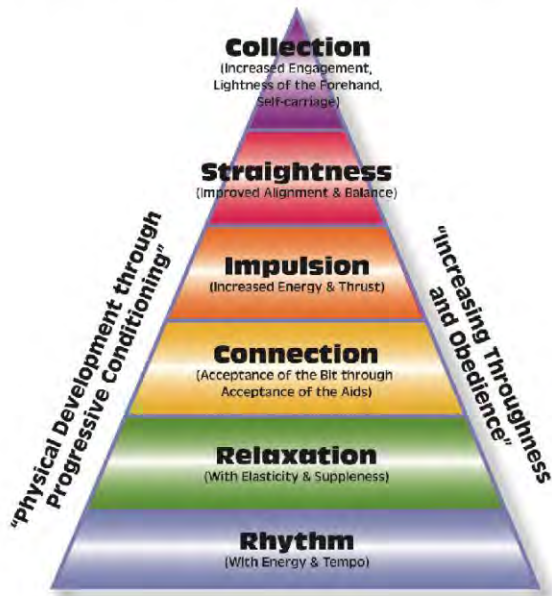

A QUICK DRESSAGE PRIMER

the letters originated from is not certain, but an article in the British Dressage magazine (June/July 2000), states that in the old Imperial German court, the walls of the stable yard were initially marked with letters indicating where each courier and/or rider's horse was to stand awaiting it's rider. Eventually, the royal stable yard was used for schooling, training and exercising of the horse, hence the current use of the letters in the dressage arena.

Letter	Origination
K	Kaiser/King
F	Furst/Prince
V	Vassal
P	Pferdknecht/Ostler
E	Edeling/Ehrengast/Guest of Honour
B	Bannerträger/Standard Bearer
S	Schzkanzler/Chancellor of the Exchequer
R	Ritter/Knight
H	Hofmarshall/Lord Chancellor
M	Meier/Steward

Score	Performance Level
10	Excellent
9	Very good
8	Good
7	Fairly good
6	Satisfactory
5	Marginal
4	Insufficient
3	Fairly bad
2	Bad
1	Very bad
0	Not performed

Pyramid of Training